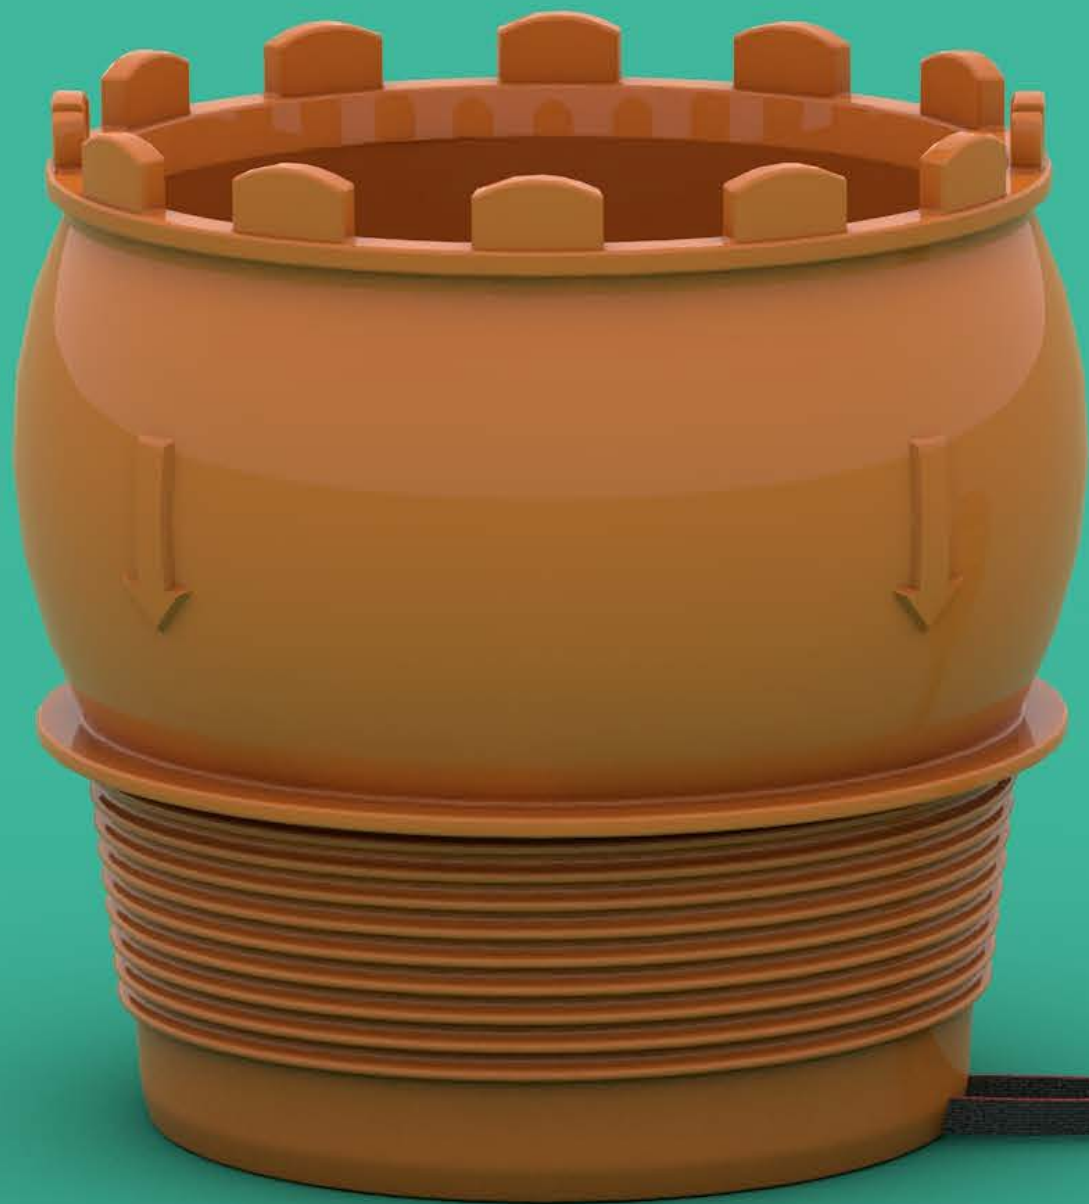

**Christmas
promotion!**
**Buy an Awadock
and get a free
Measuring tape
from Partner**