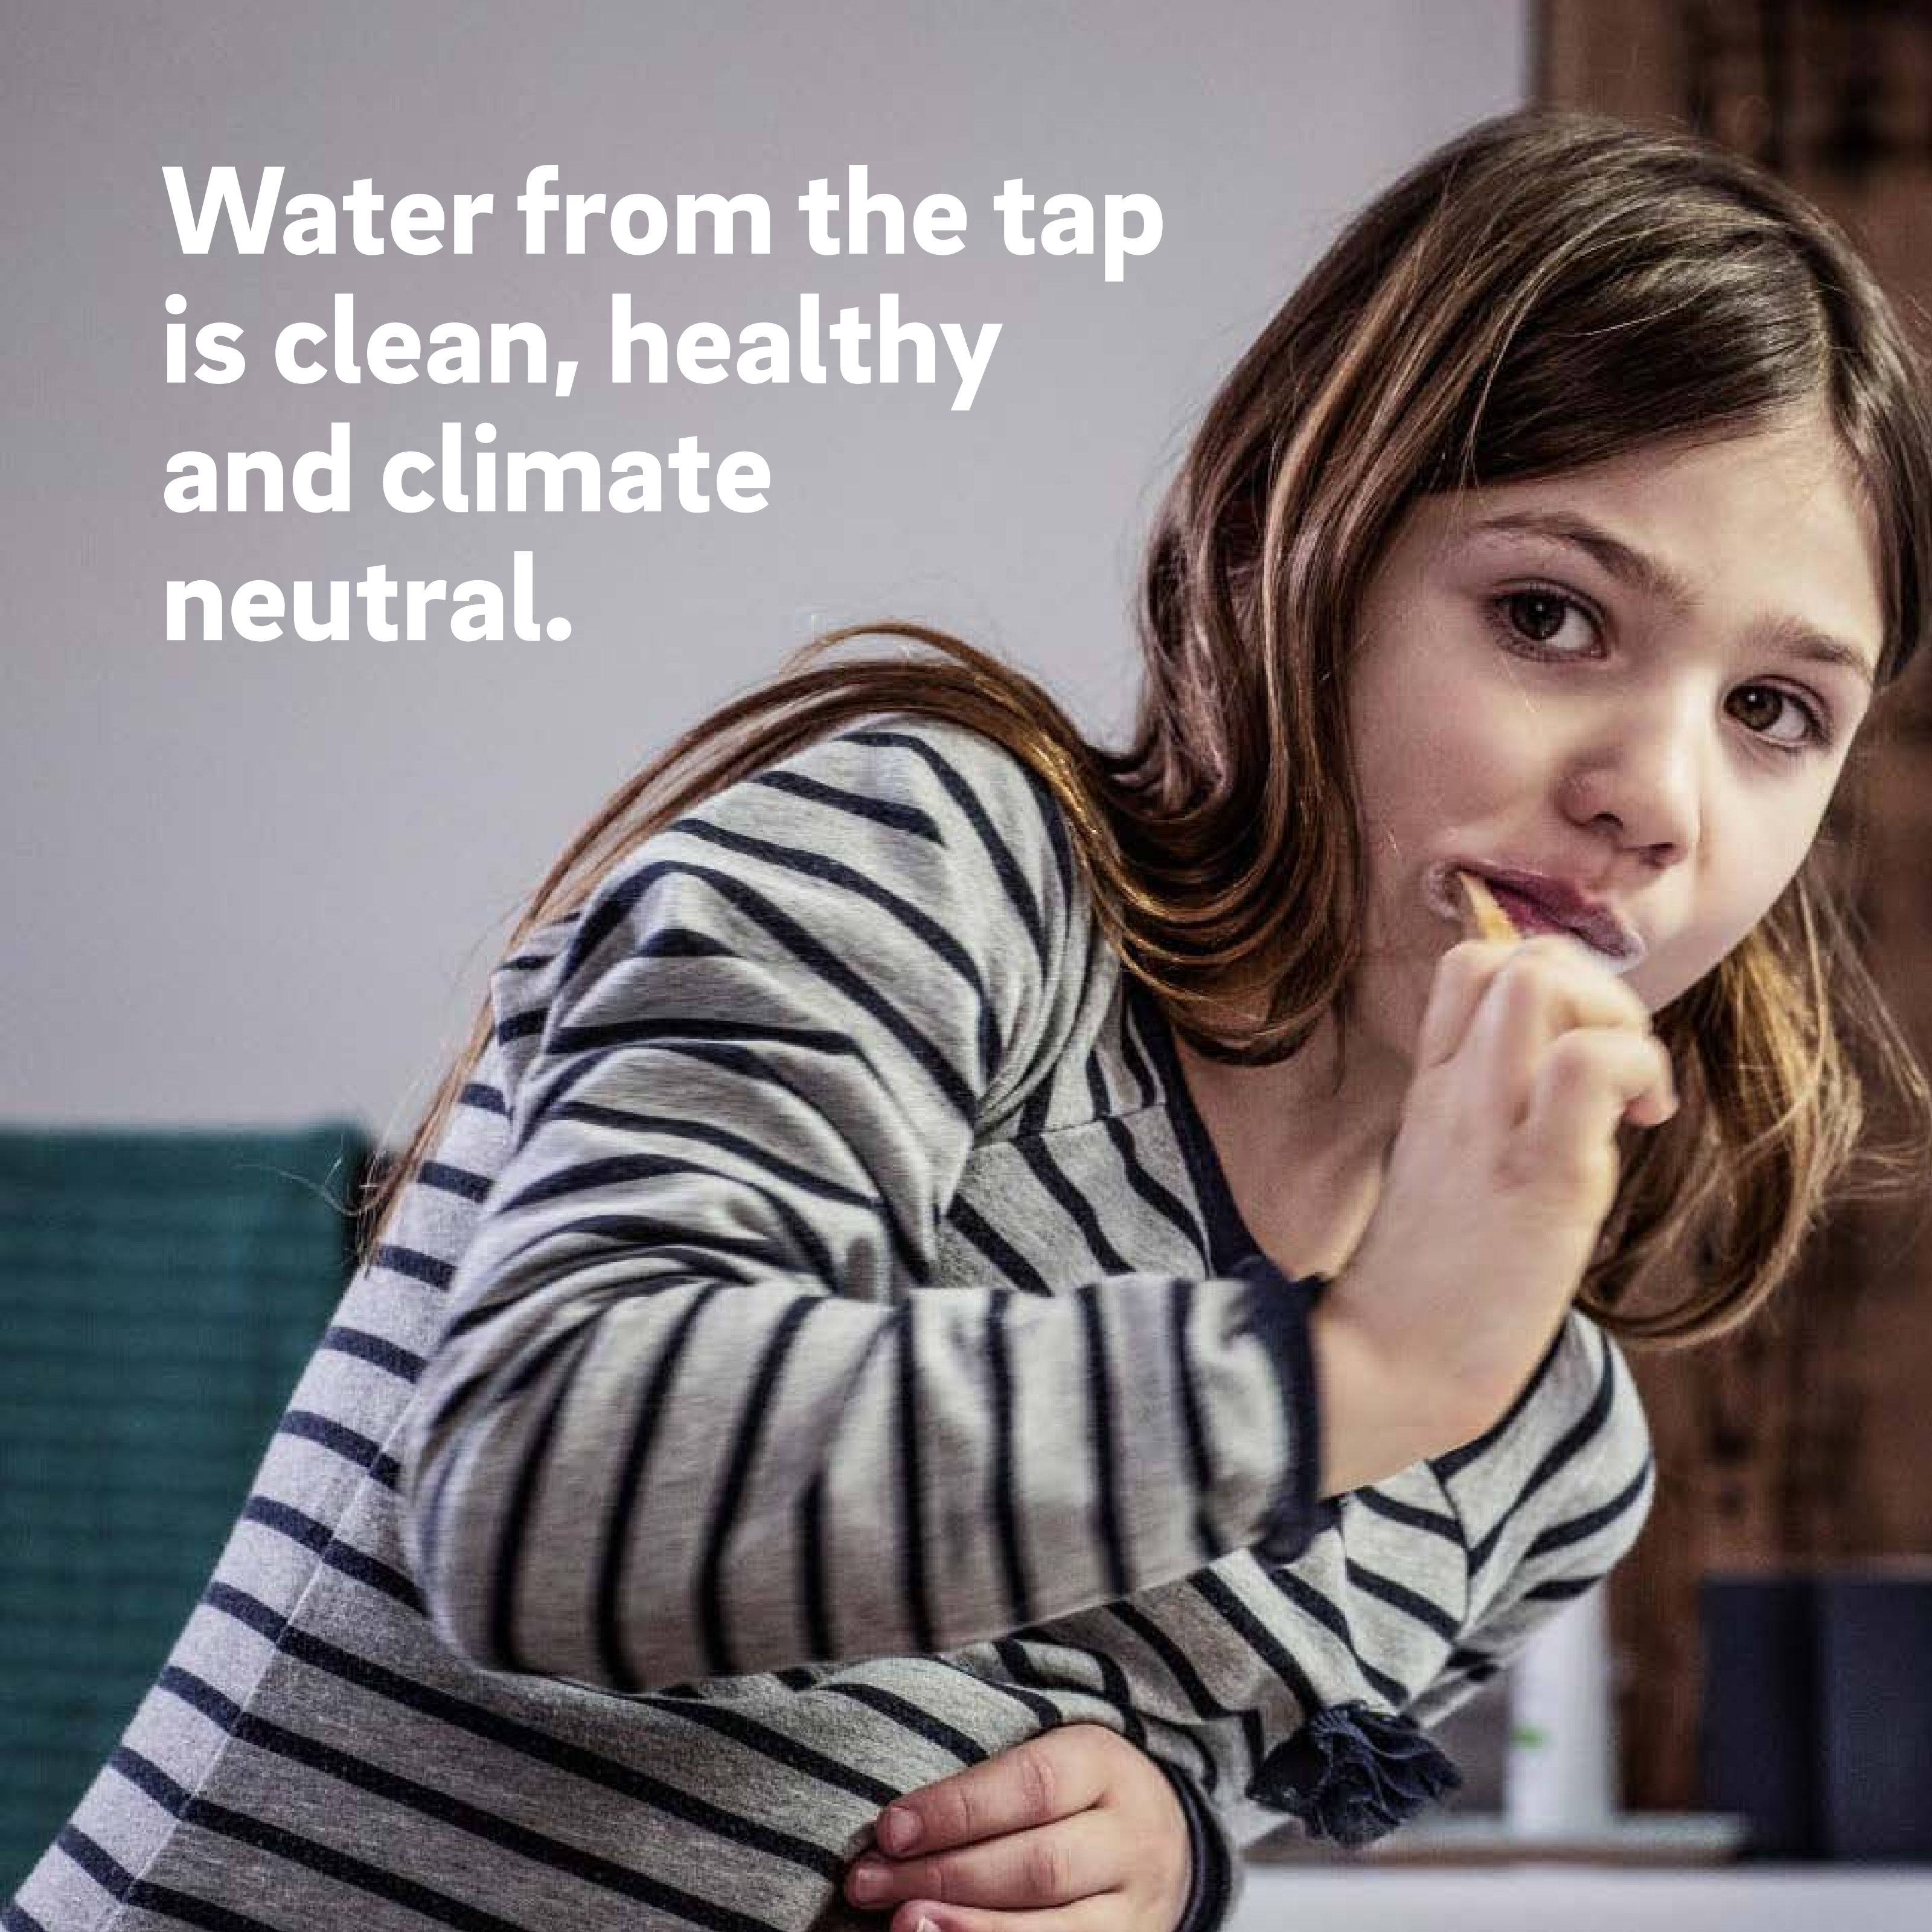

**Water from the tap
is clean, healthy
and climate
neutral.**

**Water from the tap
is clean, healthy
and climate
neutral.**

**Clean,
healthy and
climate
neutral.**

**Clean,
healthy and
climate
neutral.**

**Clean,
healthy and
climate
neutral.**

RE.SOURCE

Filtered, chilled,
hot or sparkling water
at the touch of a
button with just one
appliance.

RE.SOURCE

Filtered, chilled,
hot or sparkling water
at the touch of a
button with just one
appliance.