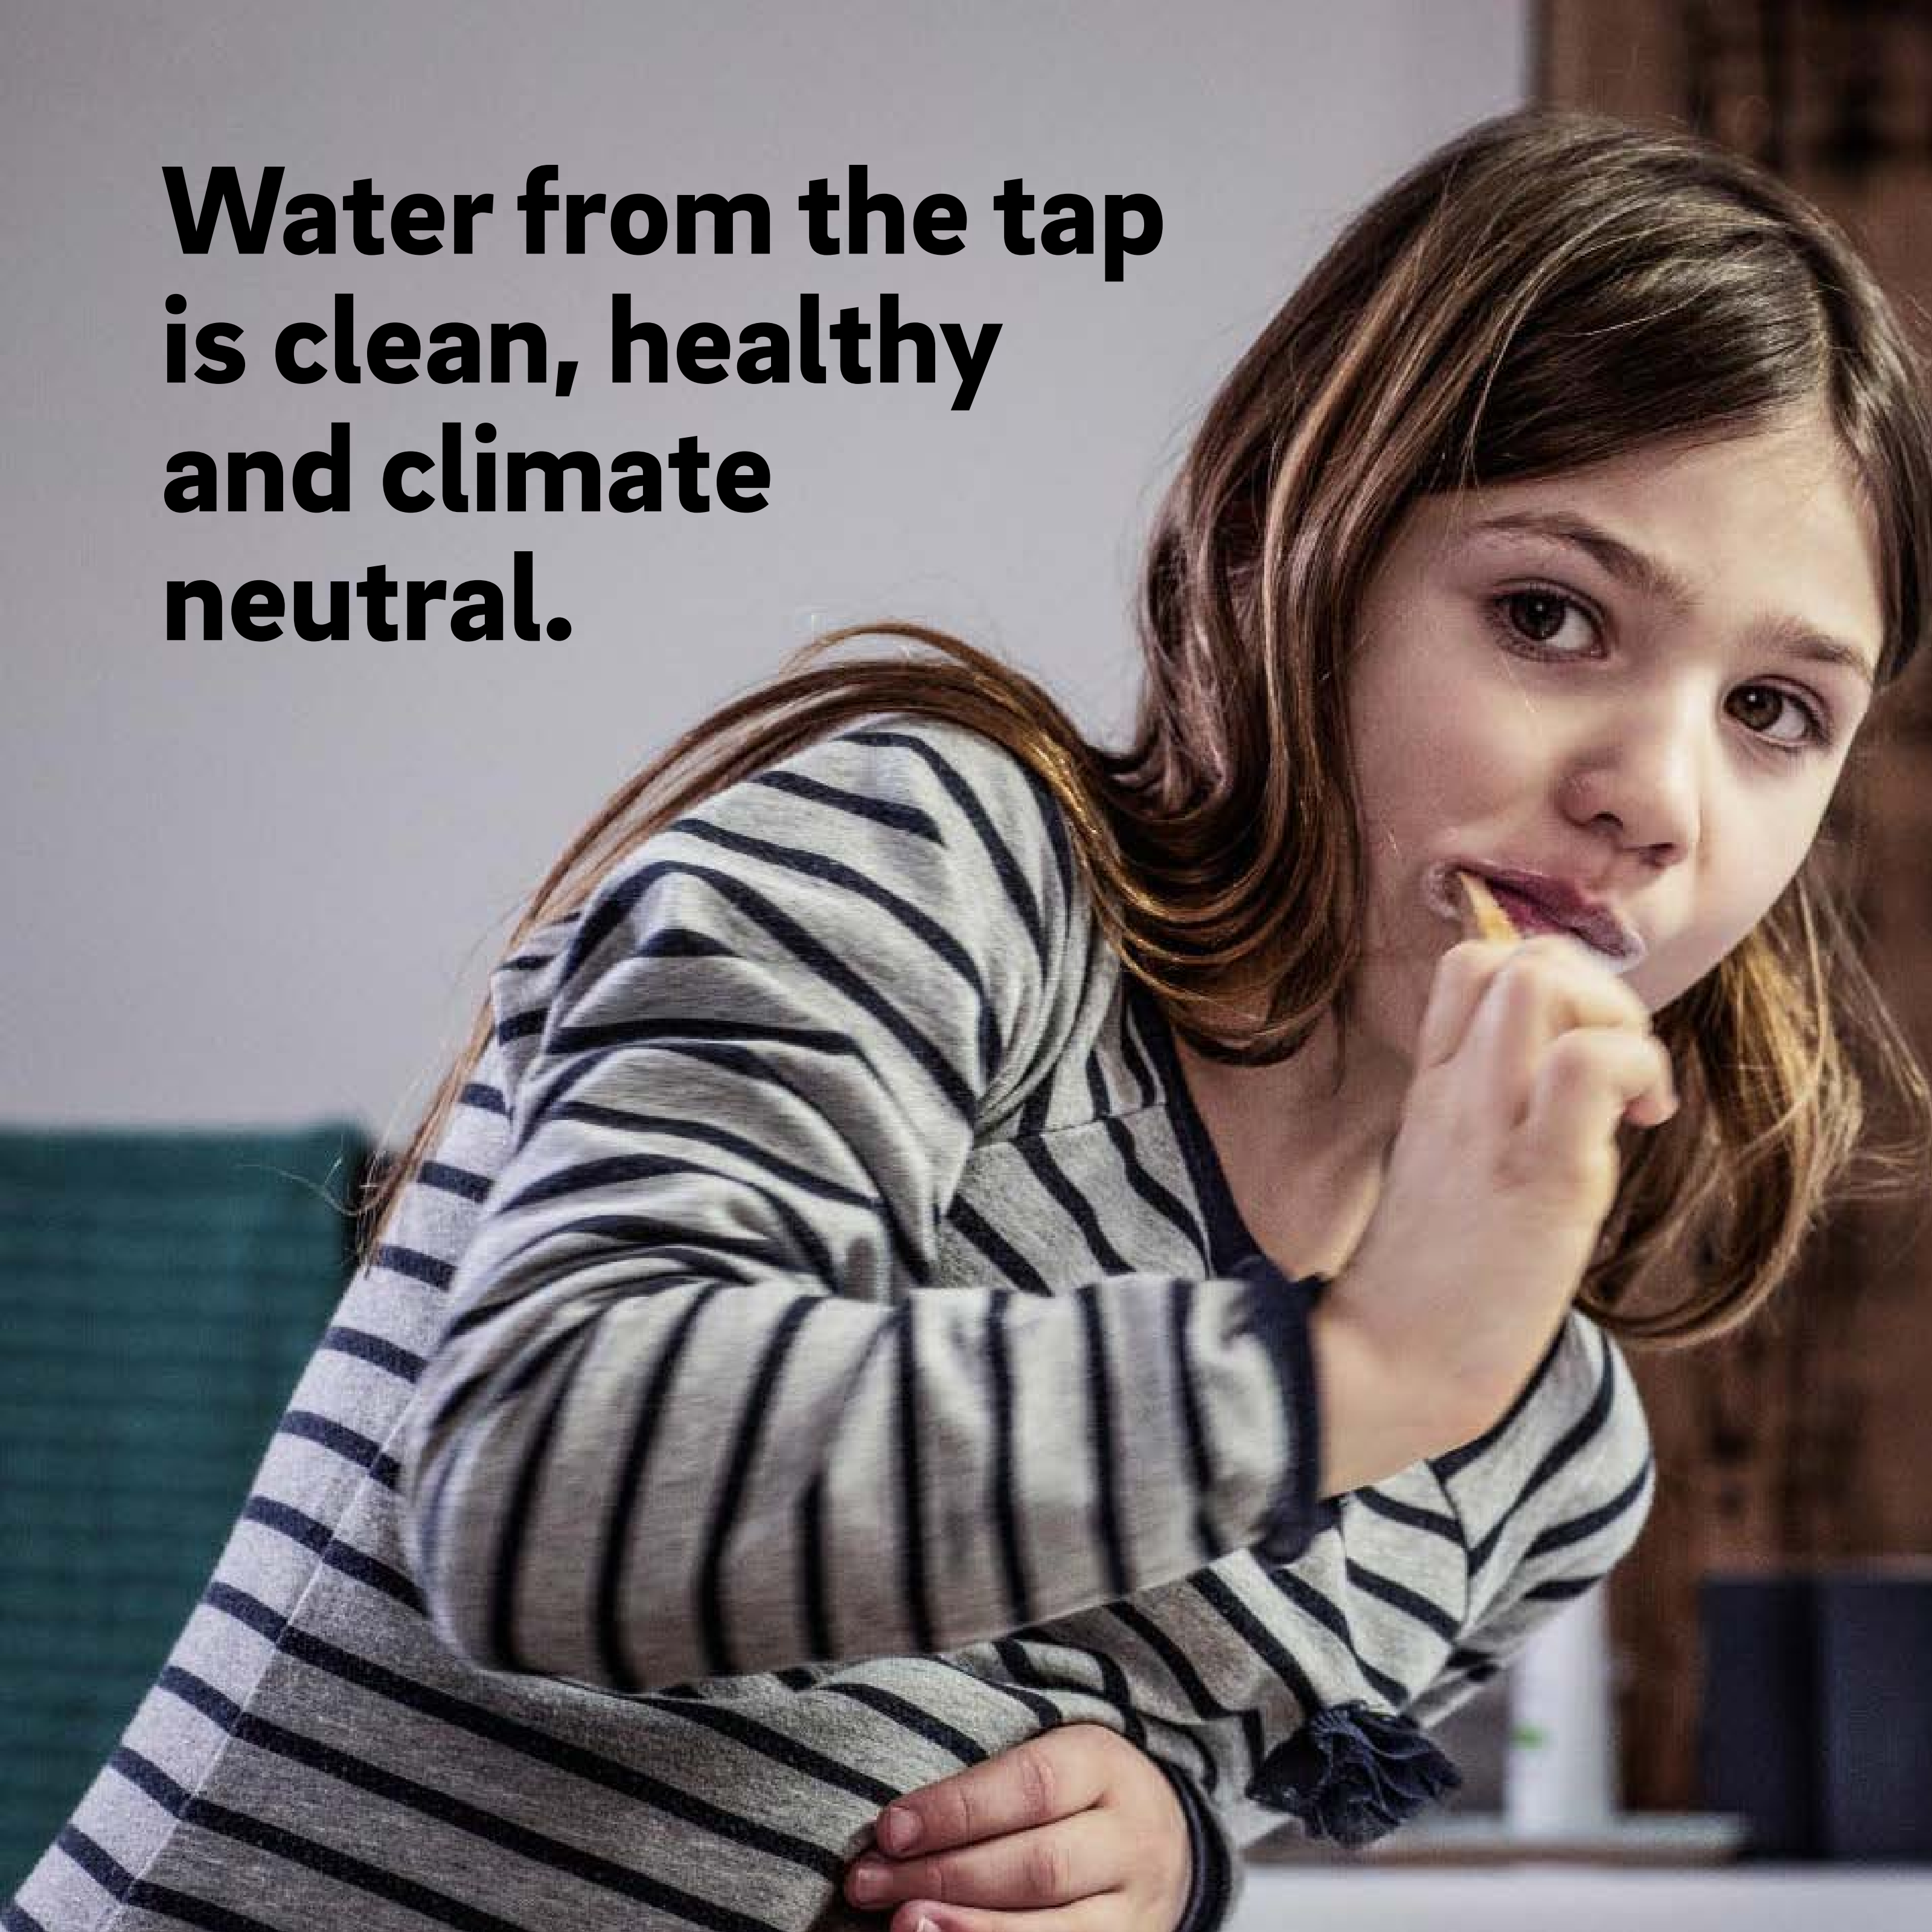

**Water from the tap
is clean, healthy
and climate
neutral.**

**Water from the tap
is clean, healthy
and climate
neutral.**

**Clean,
healthy and
climate
neutral.**

**Clean,
healthy and
climate
neutral.**

**Clean,
healthy and
climate
neutral.**

RE.SOURCE

Filtered, chilled,
hot or sparkling water
at the touch of a
button with just one
appliance.

RE.SOURCE

Filtered, chilled,
hot or sparkling water
at the touch of a
button with just one
appliance.